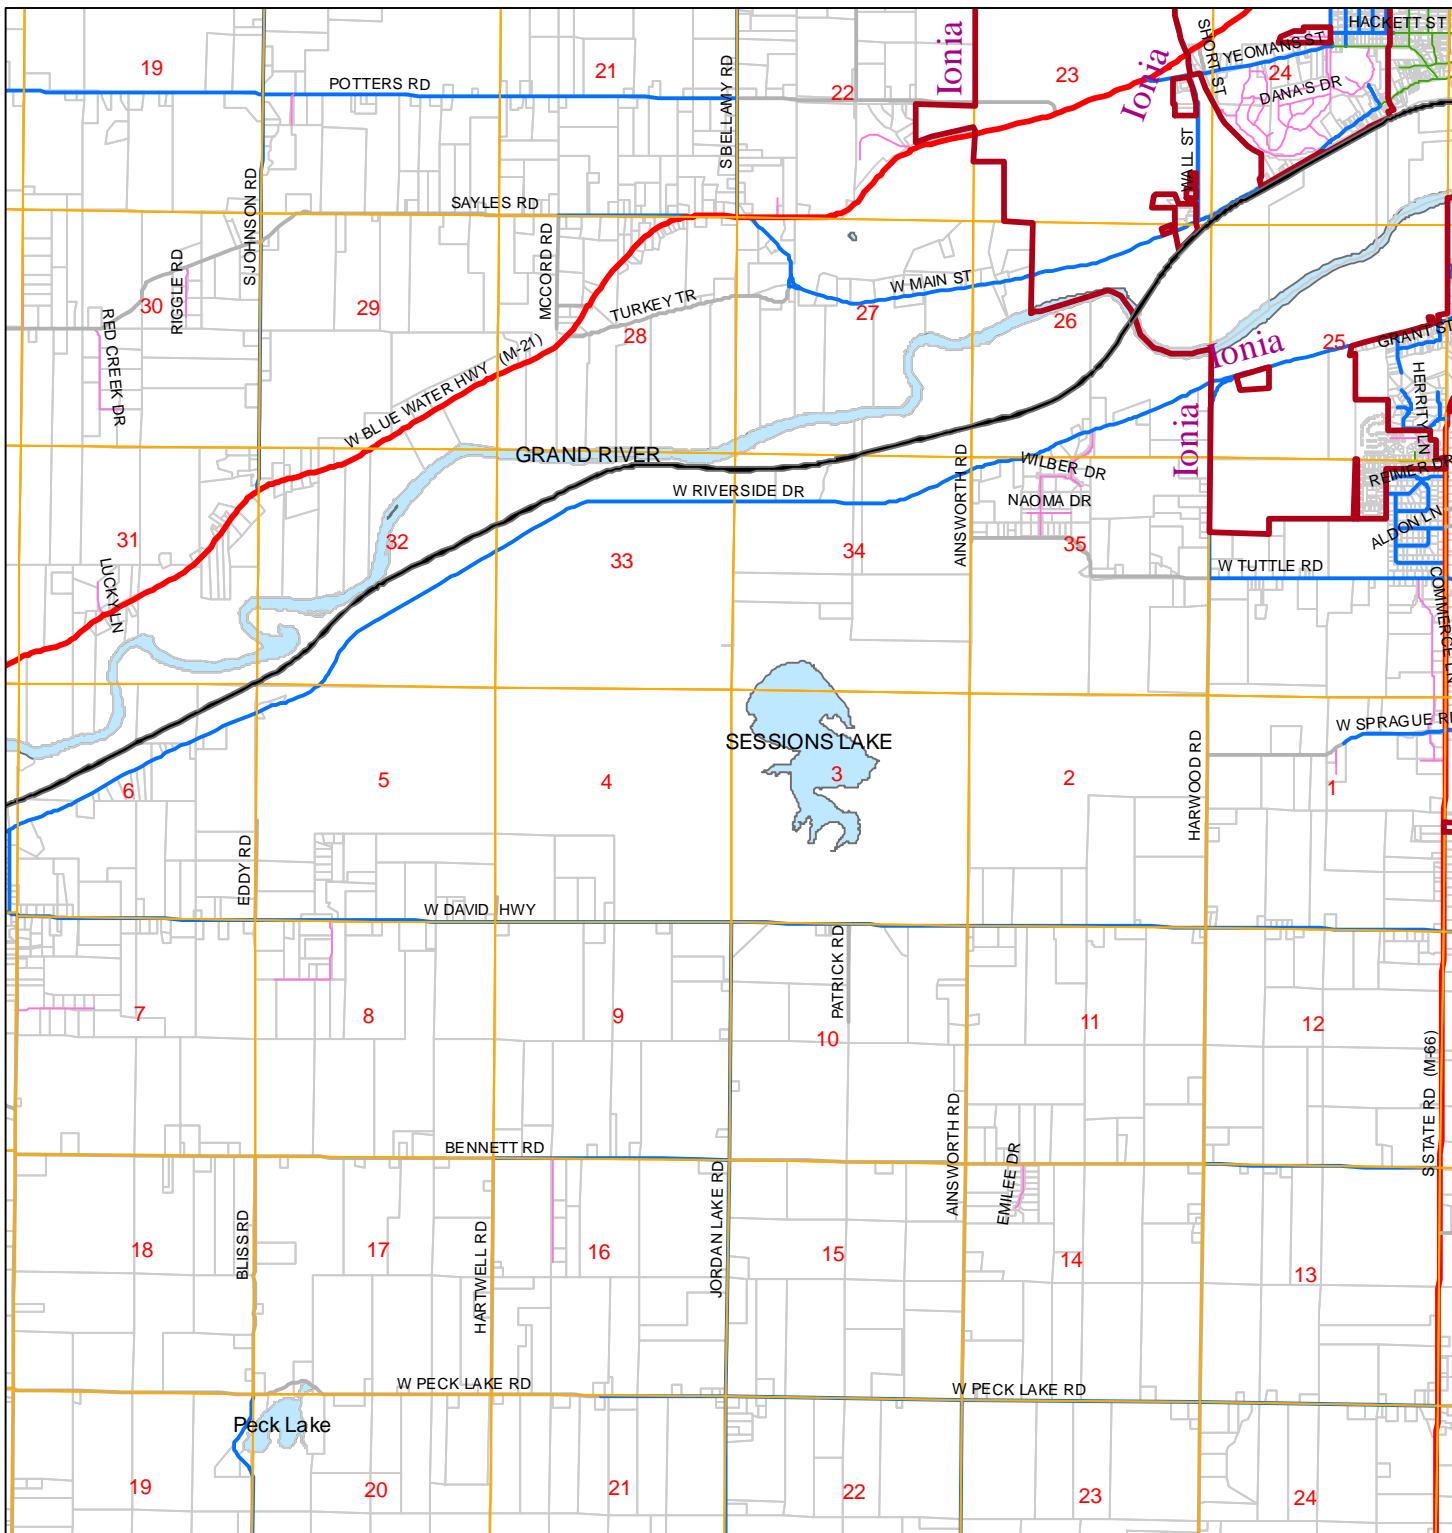

IONIA COUNTY RAILS TO TRAILS BERLIN TOWNSHIP

3

1 inch equals 4,287 feet

Legend

- Rails to Trails
- Section Lines
- **Roads**
- **Type**
- AllSeason
- Gravel
- Paved
- Private
- StateHwy
- Street
- CountyParcels
- Rivers & Lakes

IONIA COUNTY MAPPING & GIS
(616) 527-5373