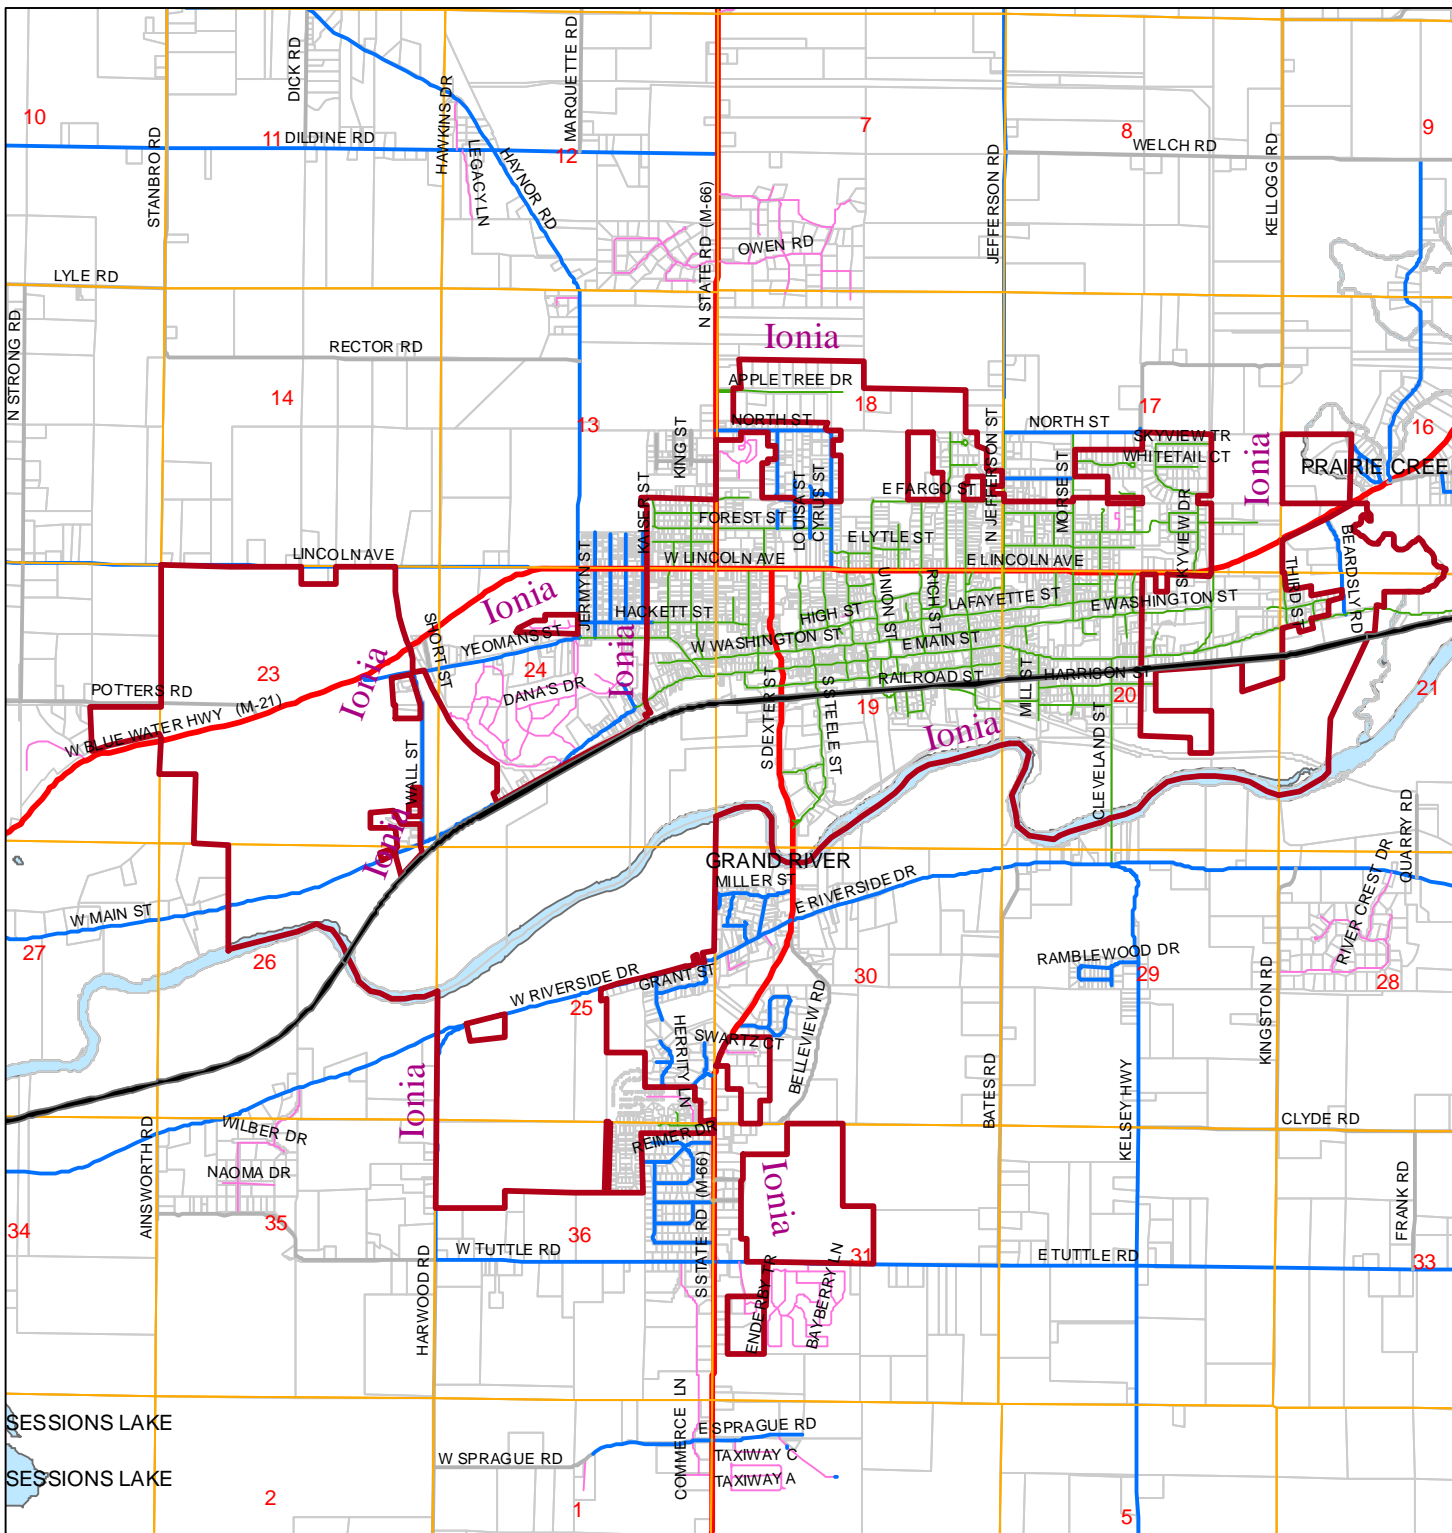

IONIA COUNTY RAILS TO TRAILS CITY OF IONIA

3

1 inch equals 3,661 feet

Legend

- Rails to Trails
- Section_Lines
- **Roads**
- **Type**
- AllSeason
- Gravel
- Paved
- Private
- StateHwy
- Street
- CountyParcels
- Rivers & Lakes

IONIA COUNTY MAPPING & GIS
(616) 527-5373