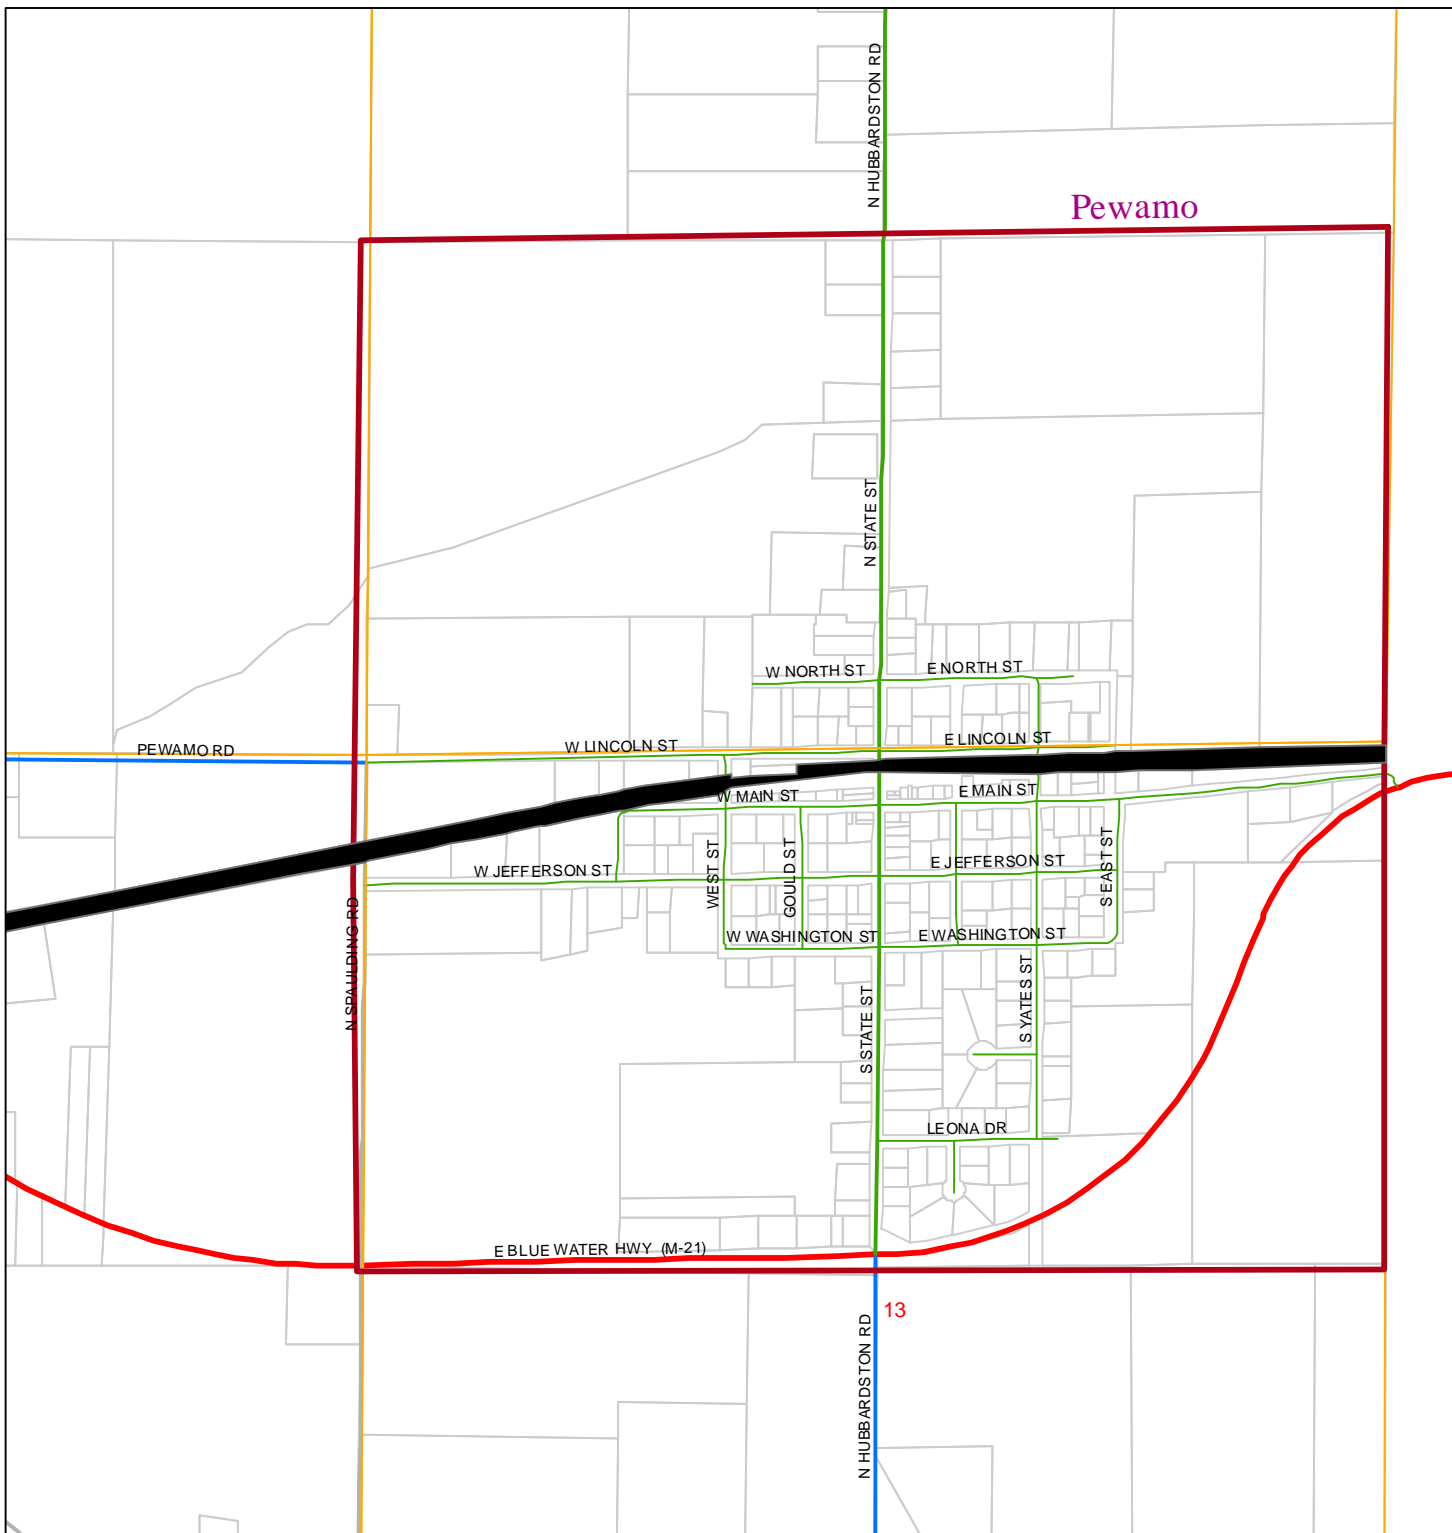

IONIA COUNTY RAILS TO TRAILS VILLAGE OF PEWAMO

3

1 inch equals 989 feet

Legend

- Rails to Trails
- Section_Lines
- **Roads**
- **Type**
- AllSeason
- Gravel
- Paved
- Private
- StateHwy
- Street
- CountyParcels
- Rivers & Lakes

IONIA COUNTY MAPPING & GIS
(616) 527-5373

13