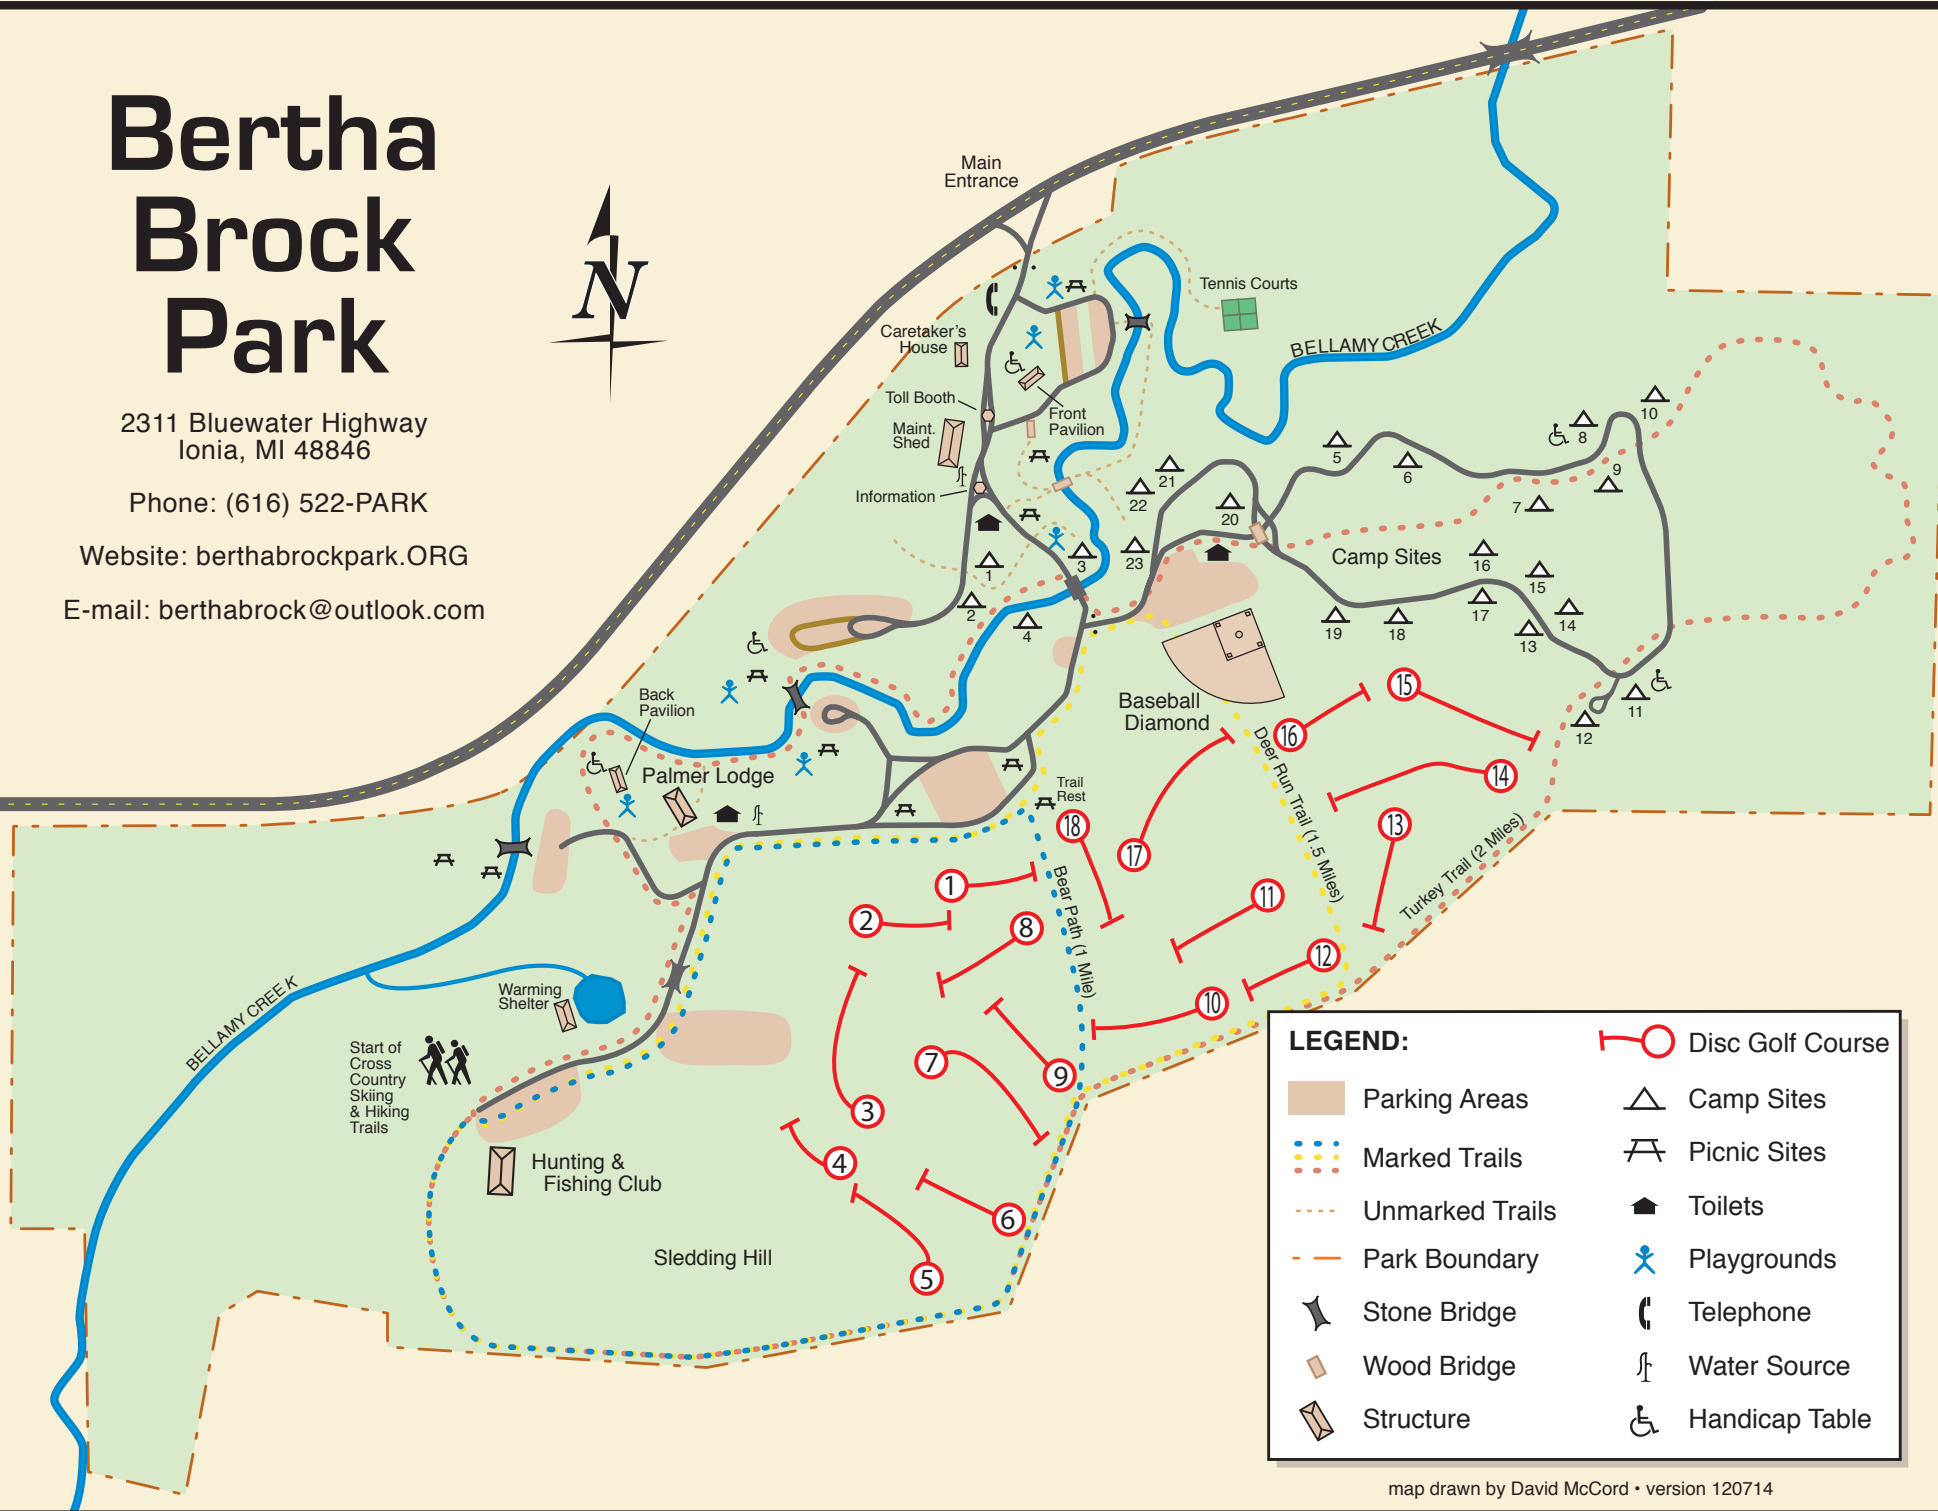

Bertha Brock Park

2311 Bluewater Highway
Ionia, MI 48846

Phone: (616) 522-PARK

Website: berthabrockpark.ORG

E-mail: berthabrock@outlook.com

LEGEND:	
	Parking Areas
	Marked Trails
	Unmarked Trails
	Park Boundary
	Stone Bridge
	Wood Bridge
	Structure
	Camp Sites
	Picnic Sites
	Toilets
	Playgrounds
	Telephone
	Water Source
	Handicap Table
	Disc Golf Course