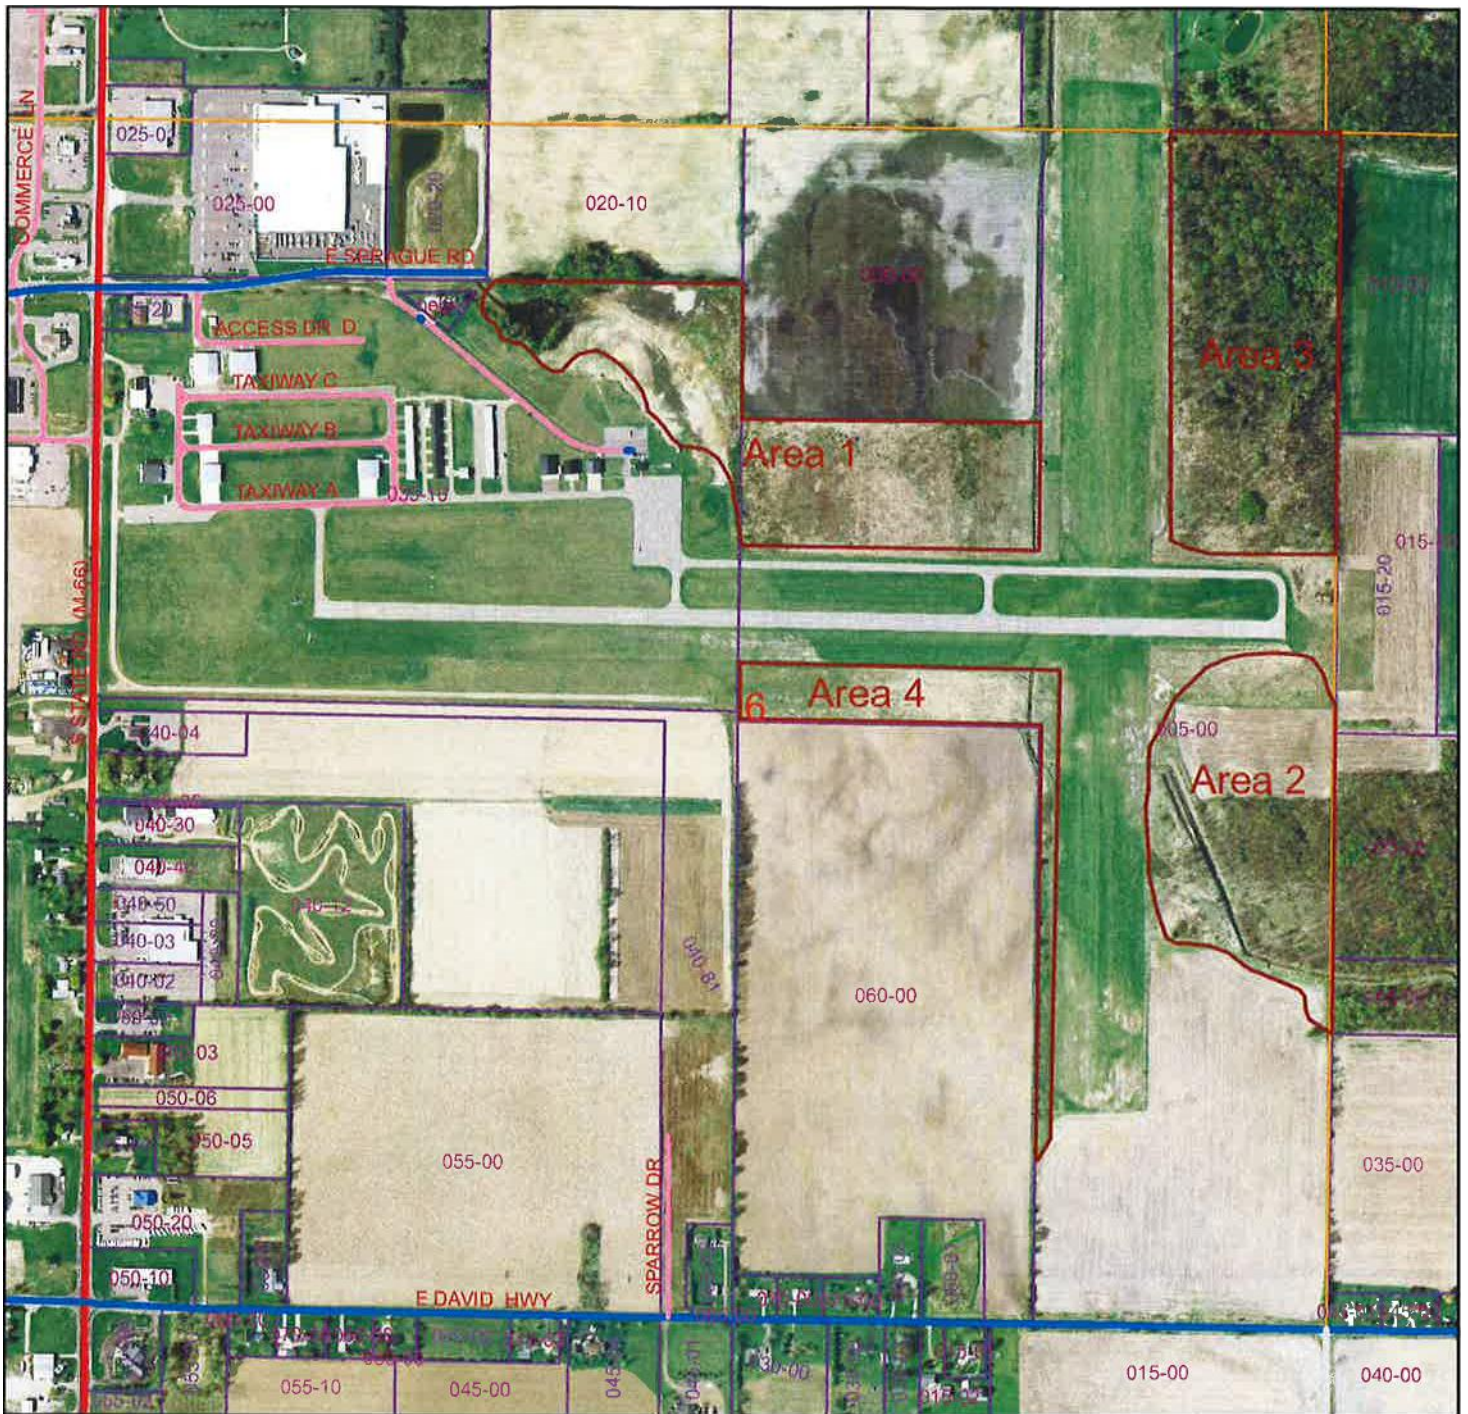

Ionia County Airport Bow Hunting Areas

Areas are Approximate

IONIA COUNTY MAPPING & GIS
(616) 527-5373

Copyright, County of Ionia, 2011. All rights reserved. All information is provided "as-is". The County of Ionia makes no warranties of any kind, including, but not limited to warranties of accuracy, fitness for particular purpose or of a recipient's right of use.

1. **Legend**
2. Hunting Areas
   - OM= All Season
   - Gravel
   - Paved
   - Private
   - State Highway
   - Street
   - Section_Lines

1 inch = 800 feet