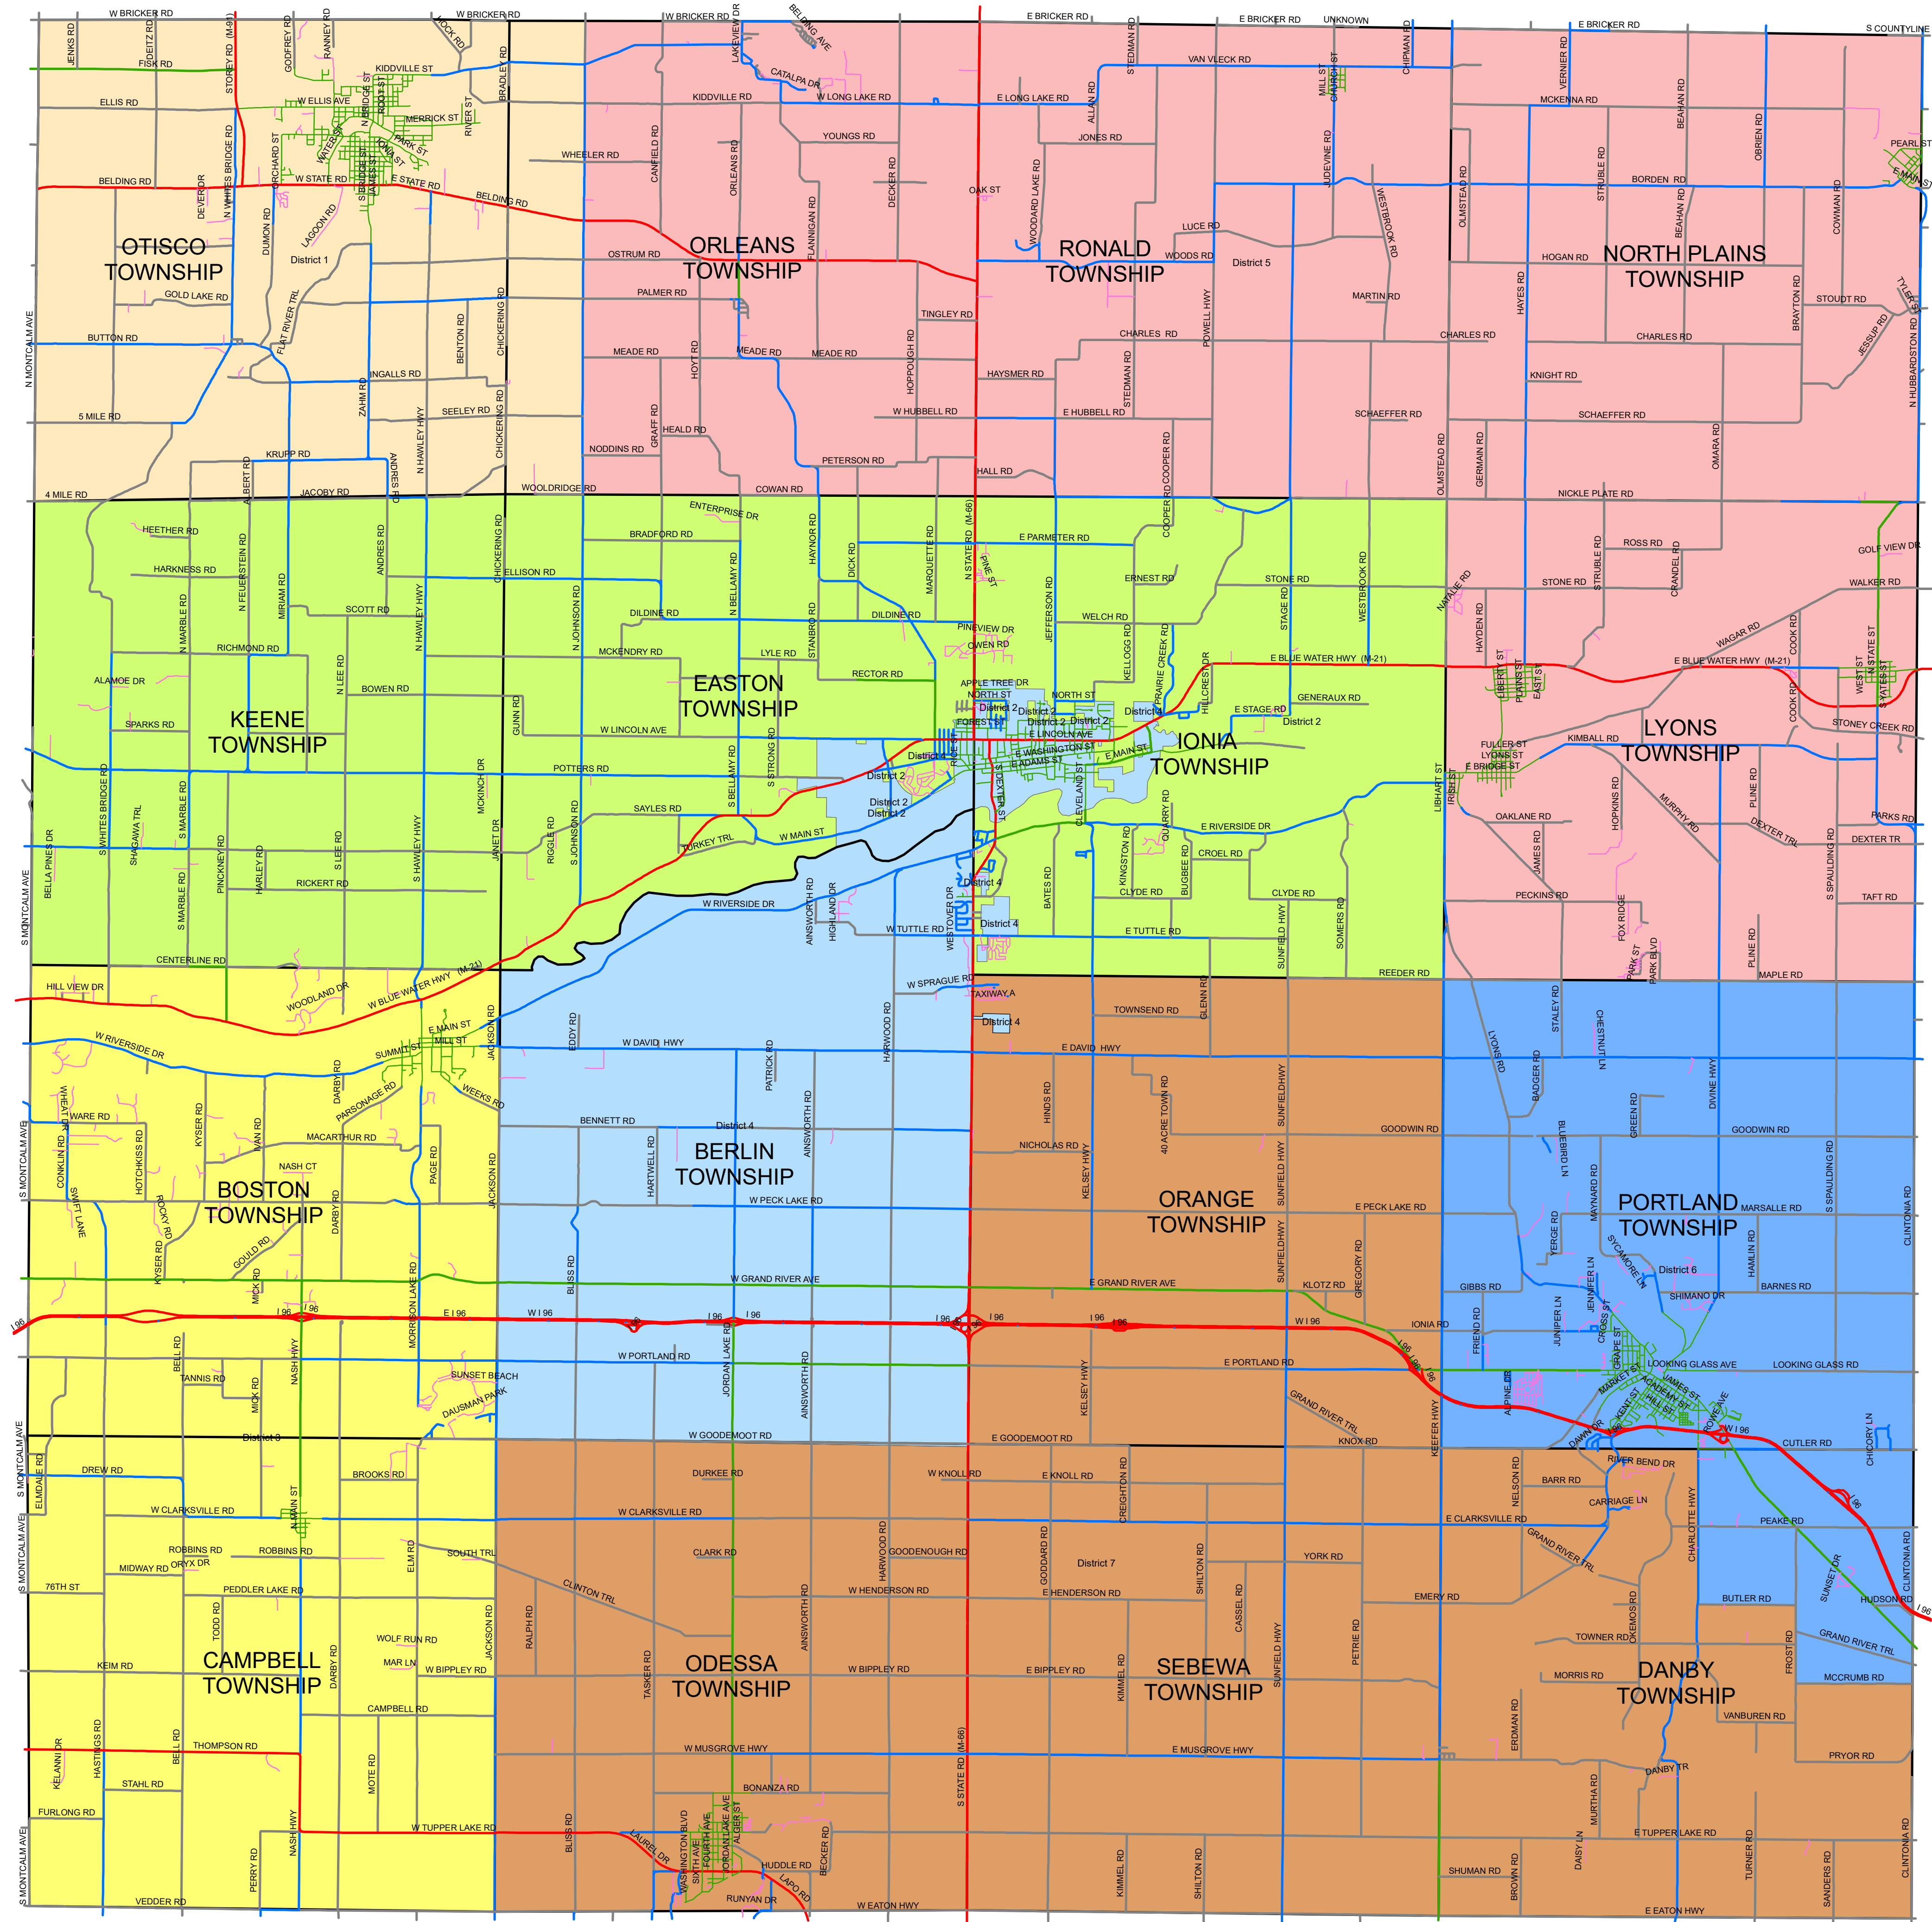

## Legend

District	Color
District 1	Light Orange
District 2	Light Green
District 3	Light Yellow
District 4	Light Blue
District 5	Light Pink
District 6	Light Purple
District 7	Light Brown

## Legend

### Roads

### Type

Green line	AllSeason
Grey line	Gravel
Blue line	Paved
Pink line	Private
Red line	StateHwy
Green line	Street

IONIA COUNTY MAPPING & GIS  
100 W MAIN, COURTHOUSE  
IONIA, MI 48846

(616) 527-5376

September 24, 2021