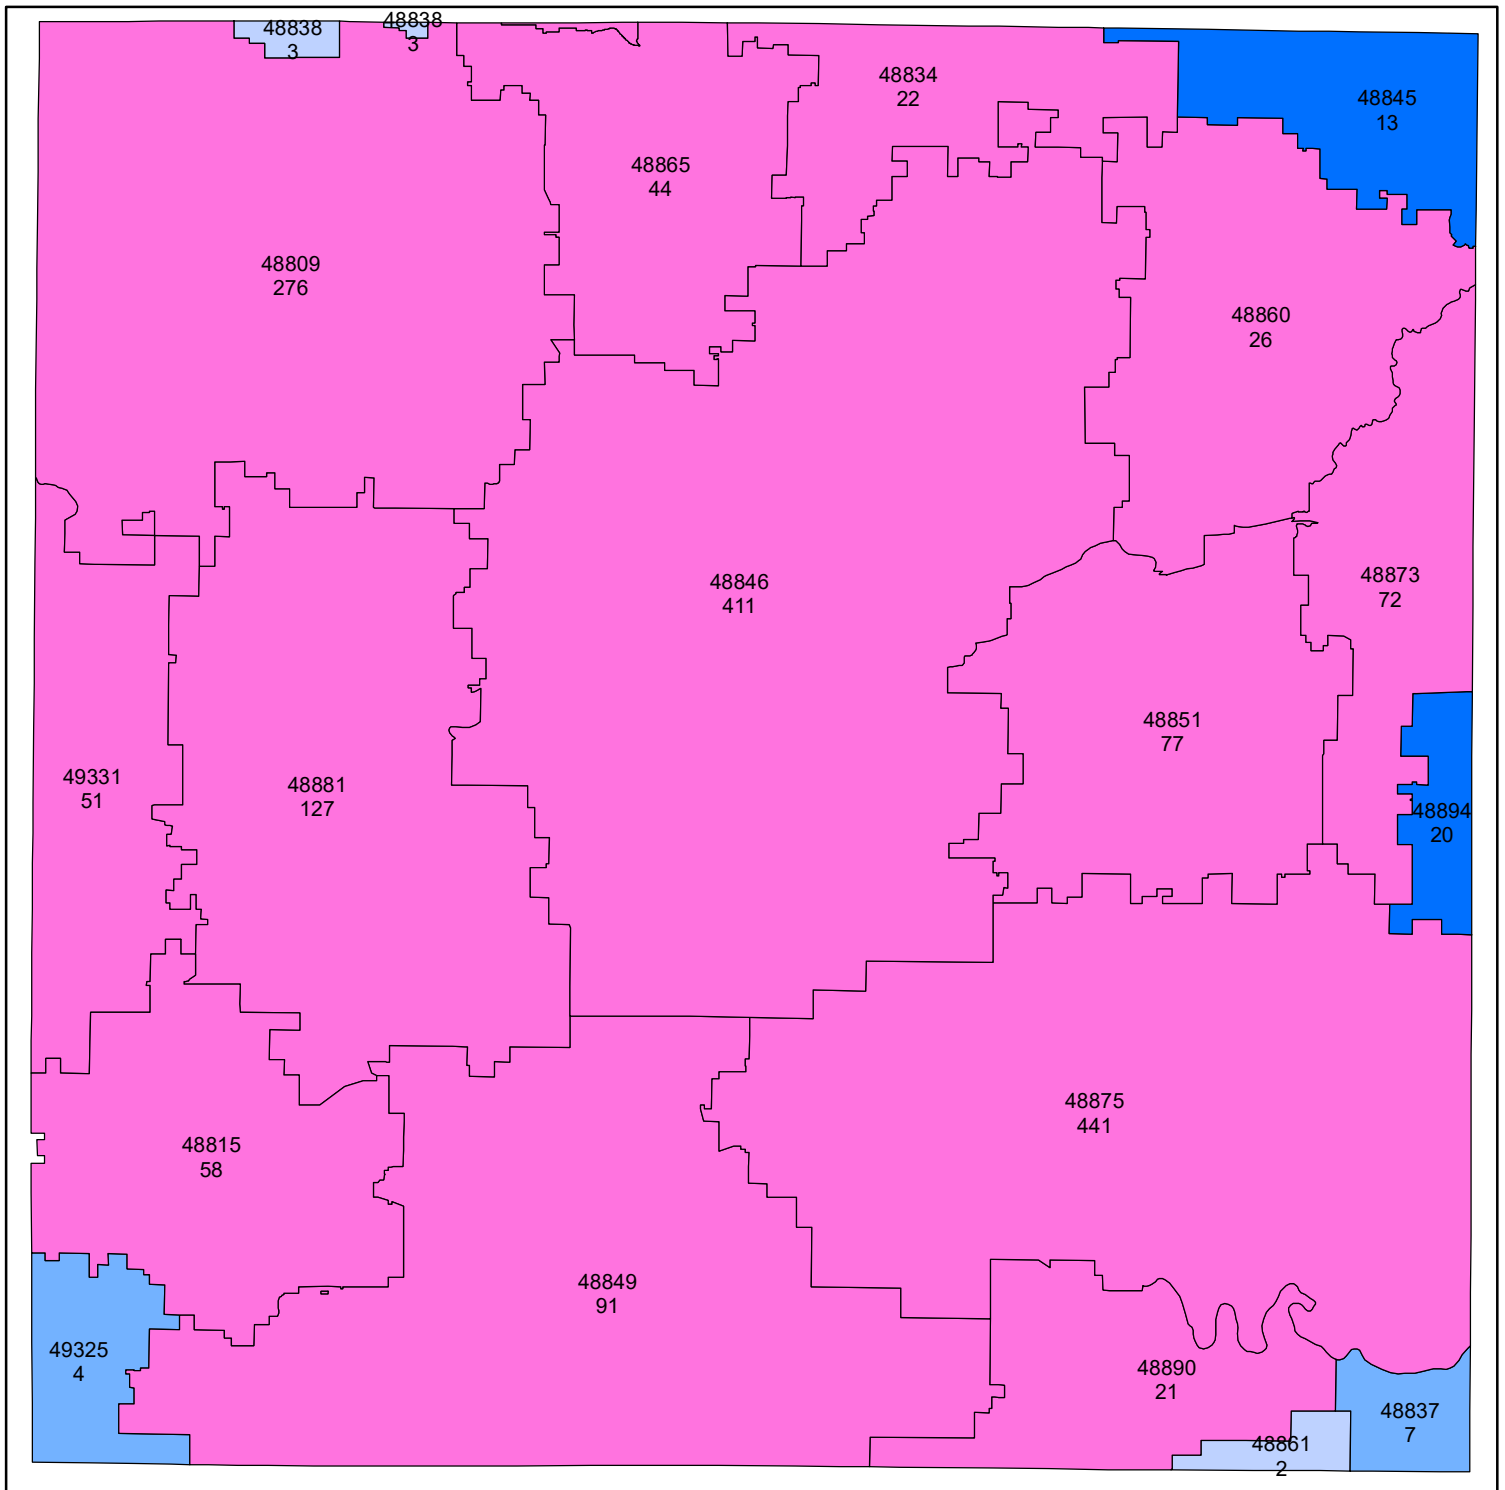

Map of Laboratory-Confirmed COVID-19 cases by Zip Code In Ionia County

11/20/2020

Key

-  No cases
-  3; < 6 cases
-  6 - 11 cases
-  12 to 20 cases
-  21 or more cases