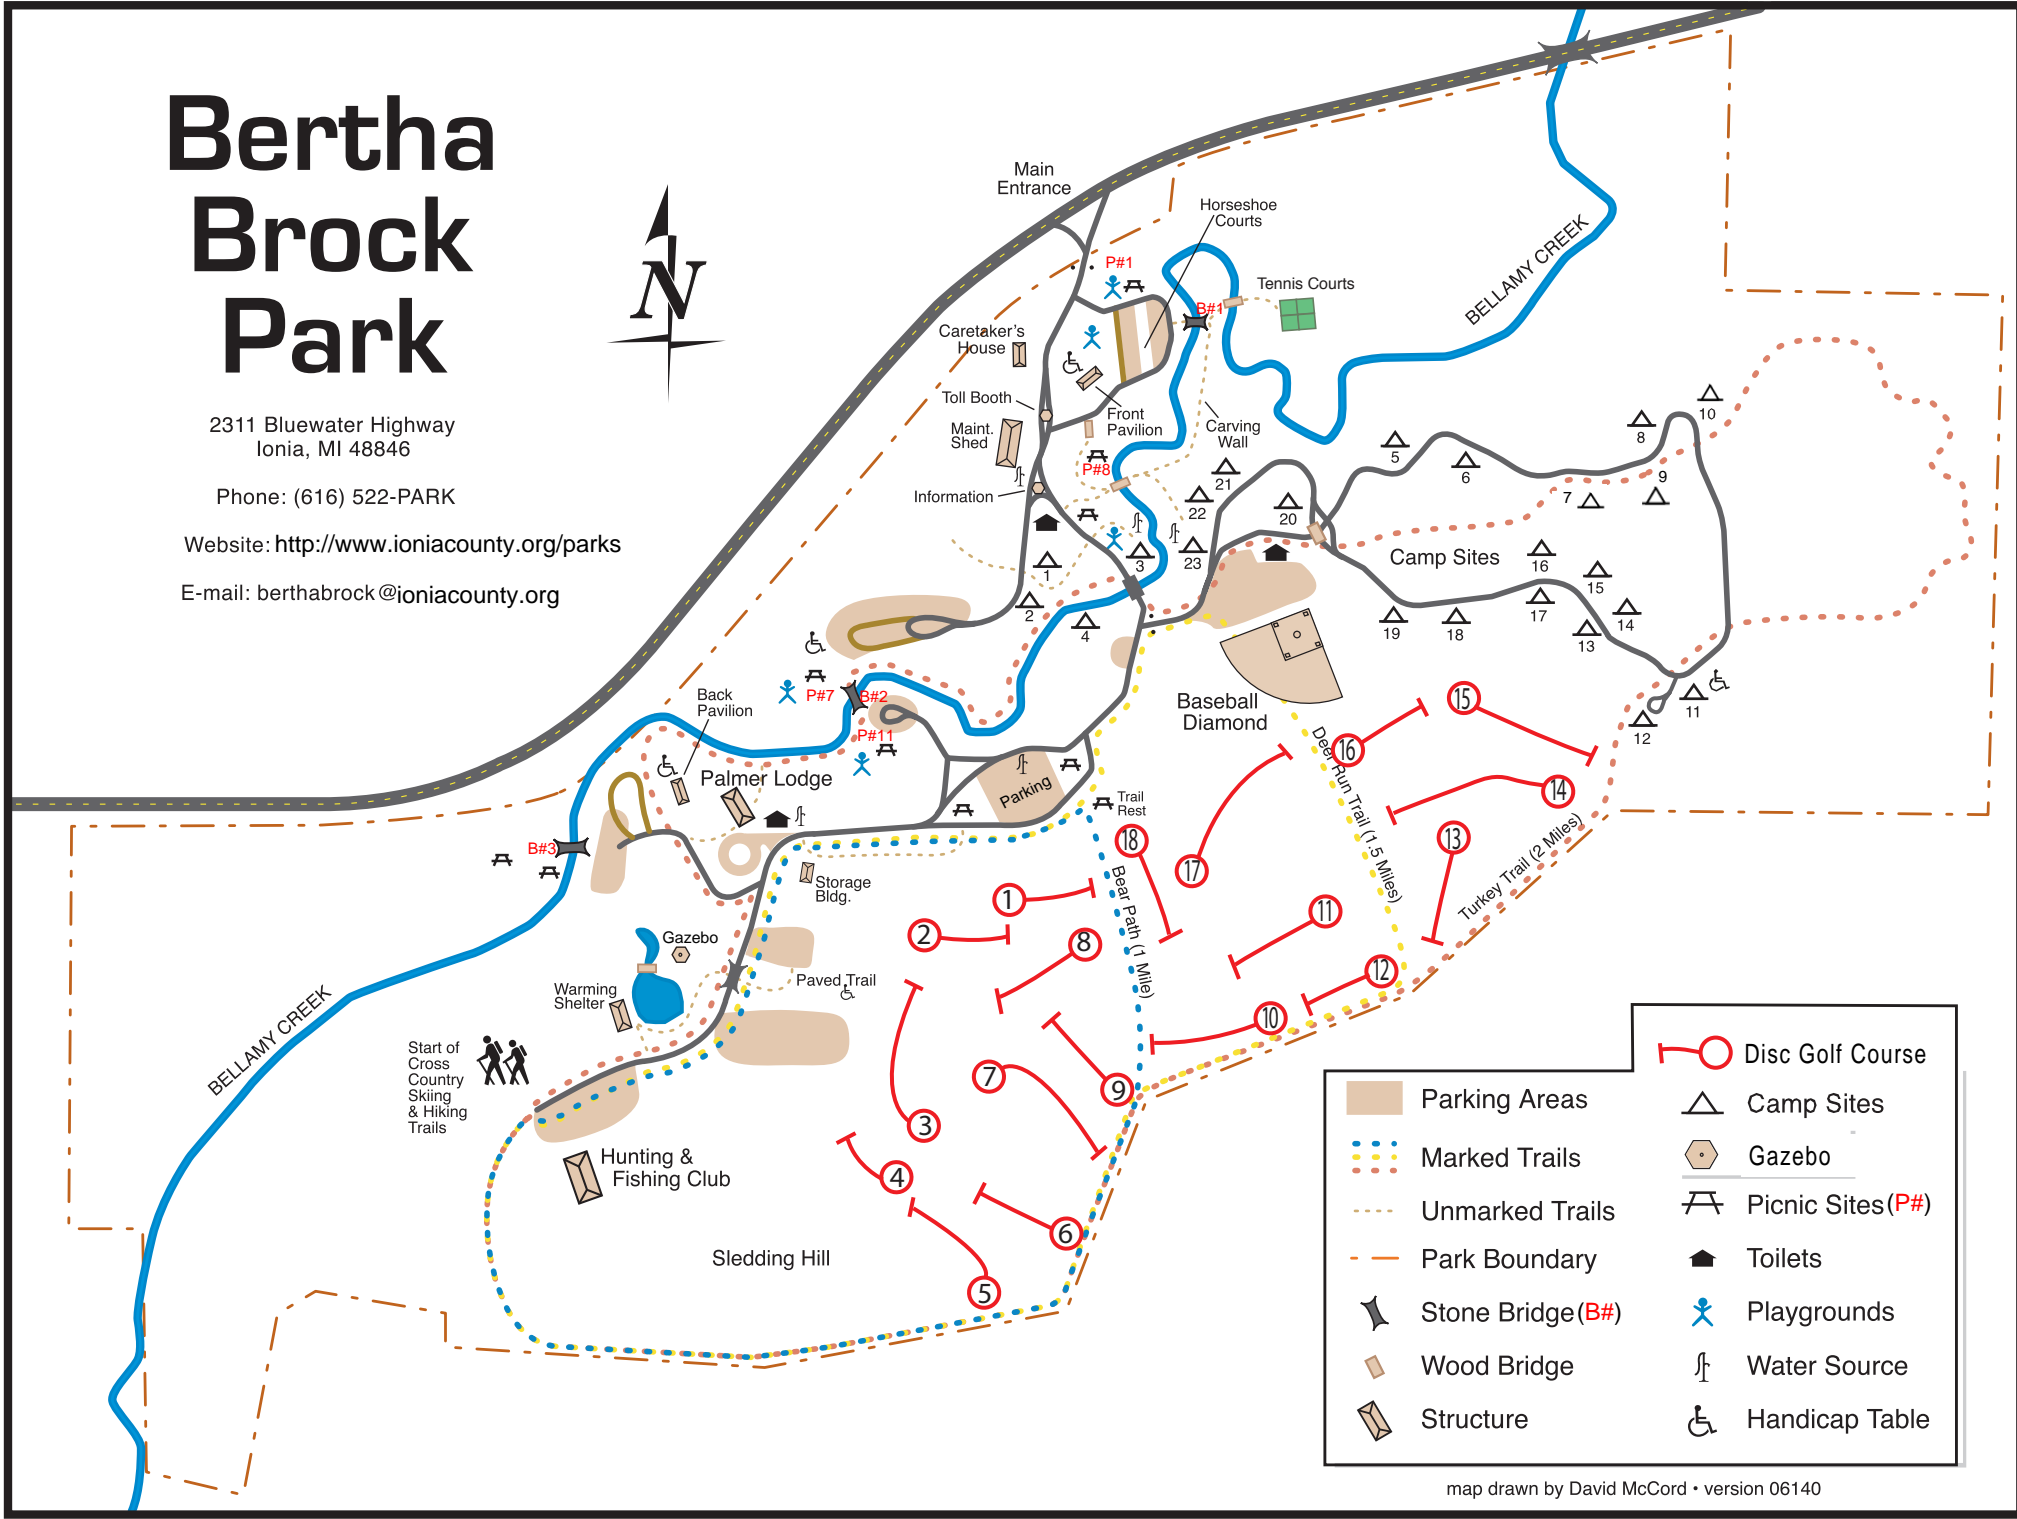

Bertha Brock Park

2311 Bluewater Highway
Ionia, MI 48846

Phone: (616) 522-PARK

Website: <http://www.ioniacounty.org/parks>

E-mail: berthabrock@ioniacounty.org

- Disc Golf Course
- Camp Sites
- Gazebo
- Picnic Sites (P#)
- Toilets
- Playgrounds
- Water Source
- Handicap Table
- Parking Areas
- Marked Trails
- Unmarked Trails
- Park Boundary
- Stone Bridge (B#)
- Wood Bridge
- Structure